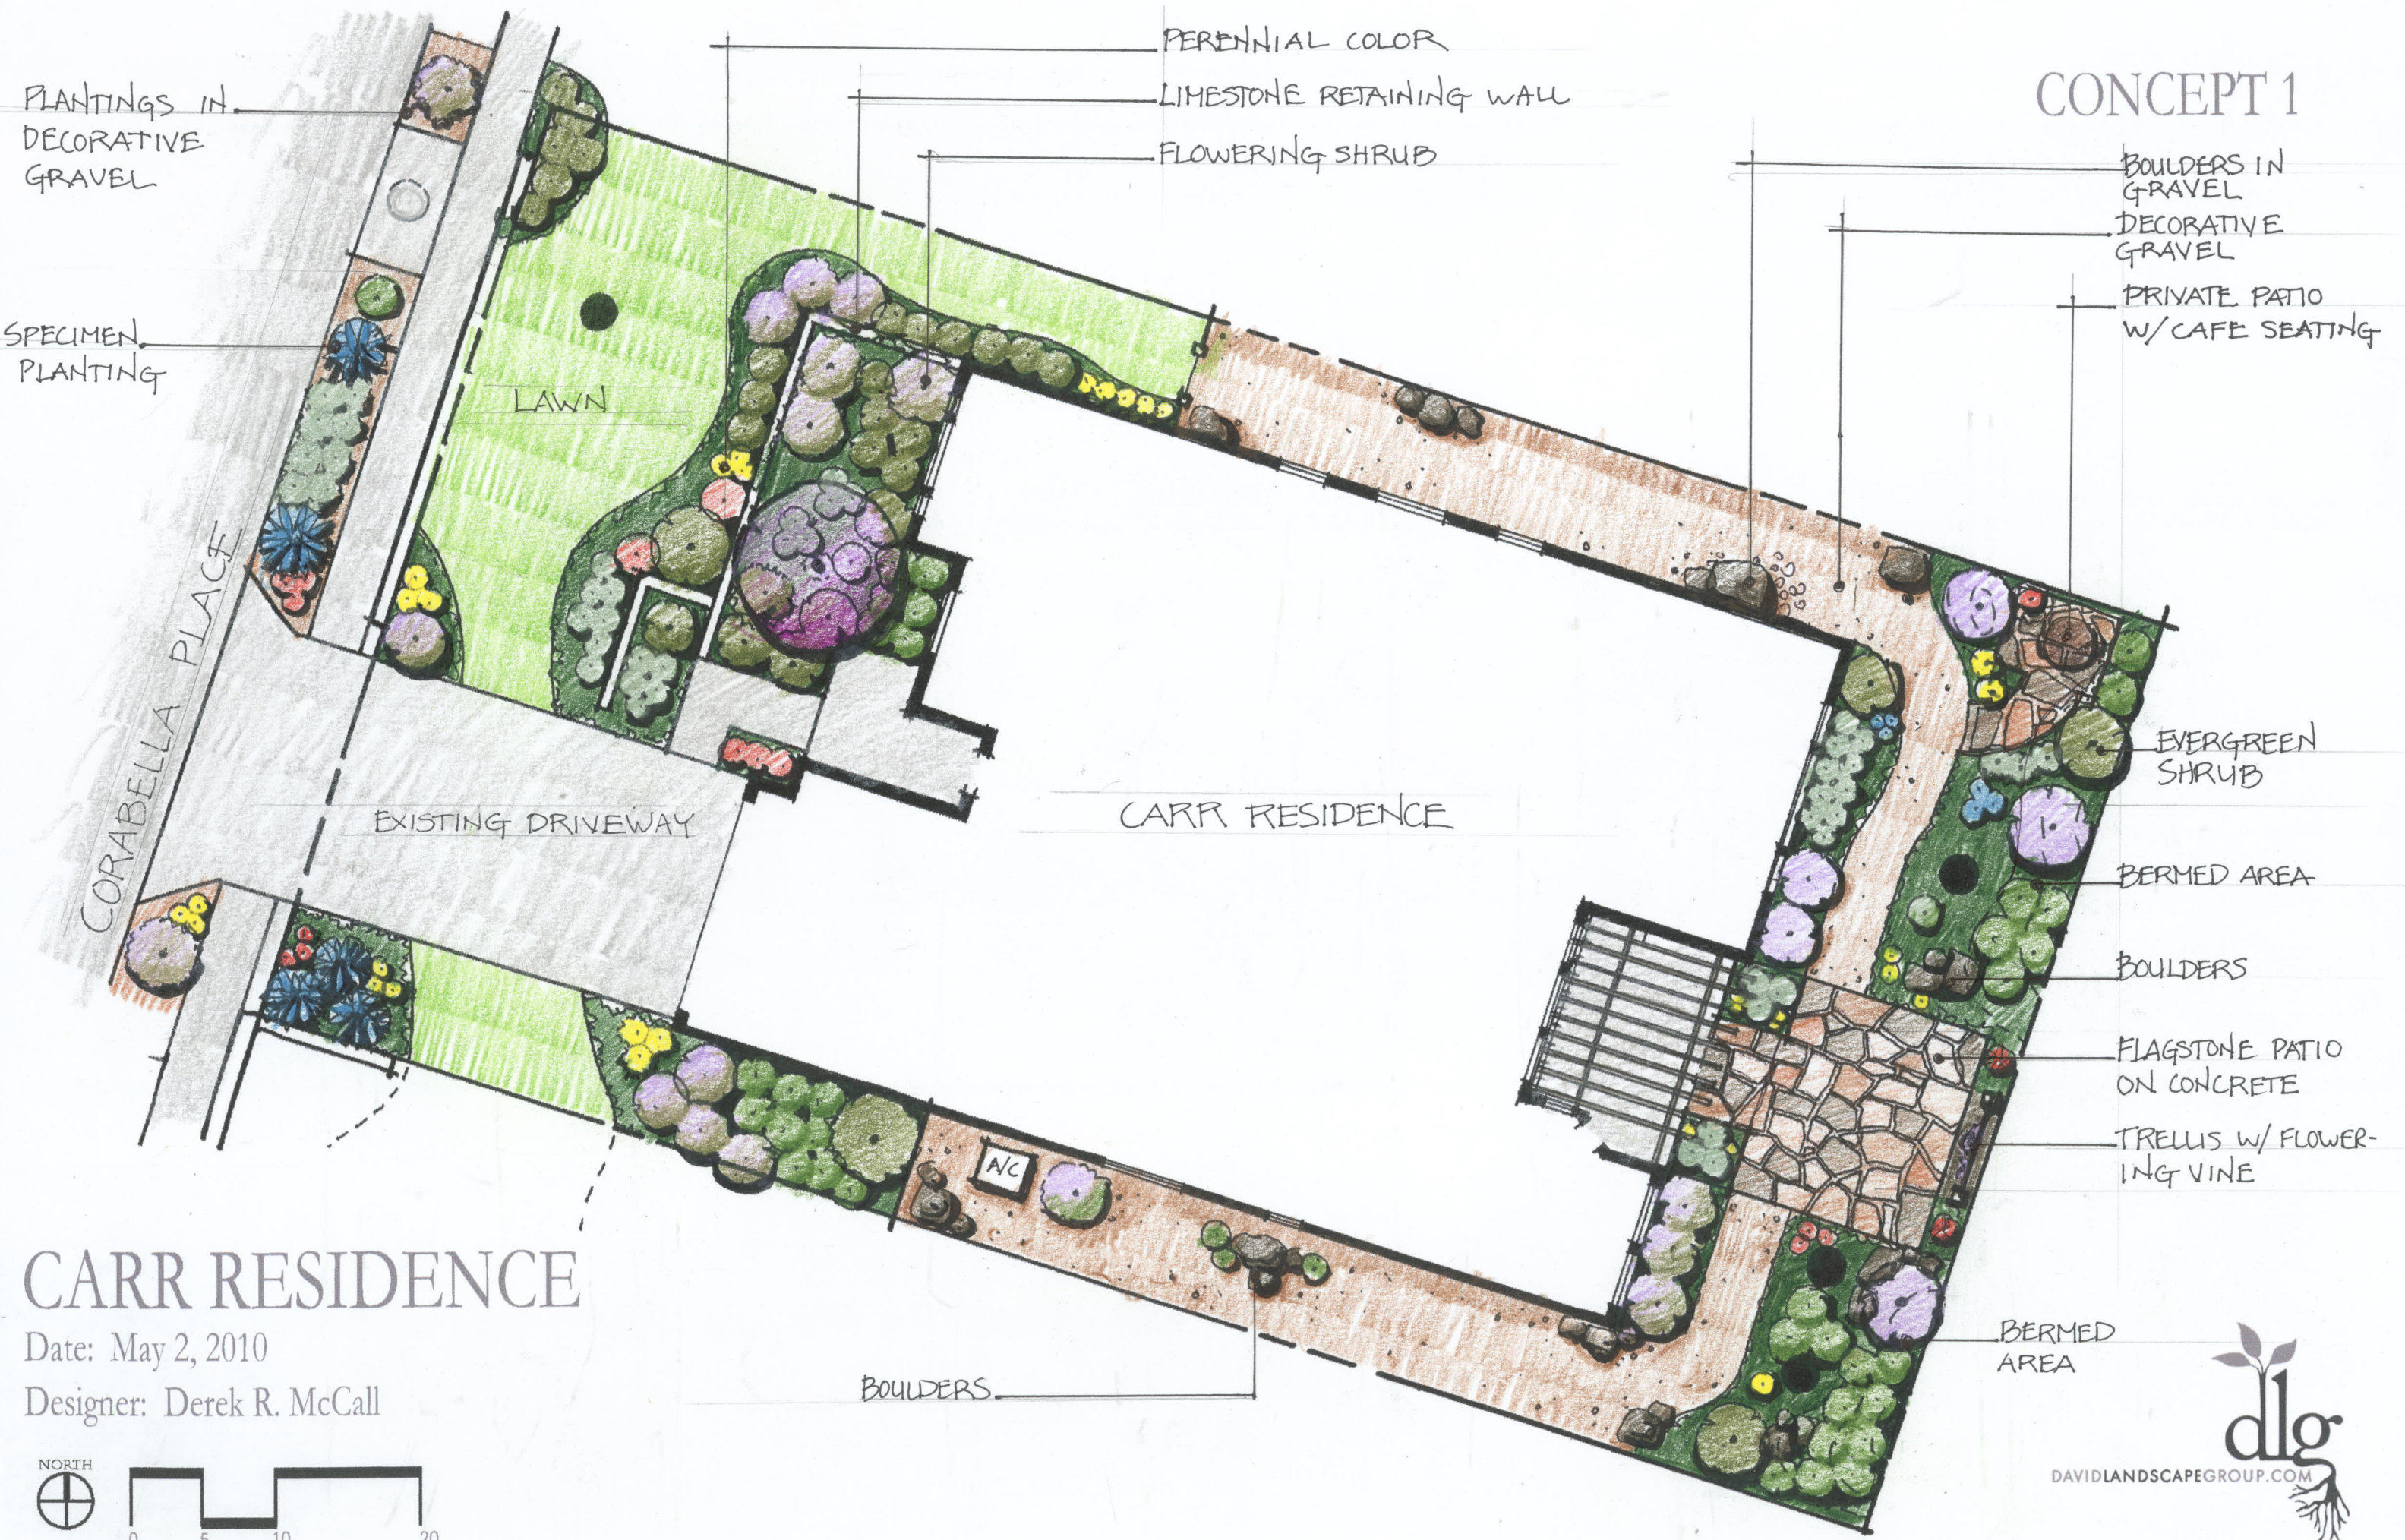

CONCEPT 1

PLANTINGS IN
DECORATIVE
GRAVEL

SPECIMEN
PLANTING

CORABELLA PLACE

PERENNIAL COLOR
LIMESTONE RETAINING WALL
FLOWERING SHRUB

BOULDERS IN
GRAVEL
DECORATIVE
GRAVEL
PRIVATE PATIO
W/ CAFE SEATING

LAWN

EXISTING DRIVEWAY

CARR RESIDENCE

EVERGREEN
SHRUB

BERMED AREA

BOULDERS

FLAGSTONE PATIO
ON CONCRETE

TRELLIS W/ FLOWERING
VINE

BERMED
AREA

BOULDERS

A/C

CARR RESIDENCE

Date: May 2, 2010

Designer: Derek R. McCall